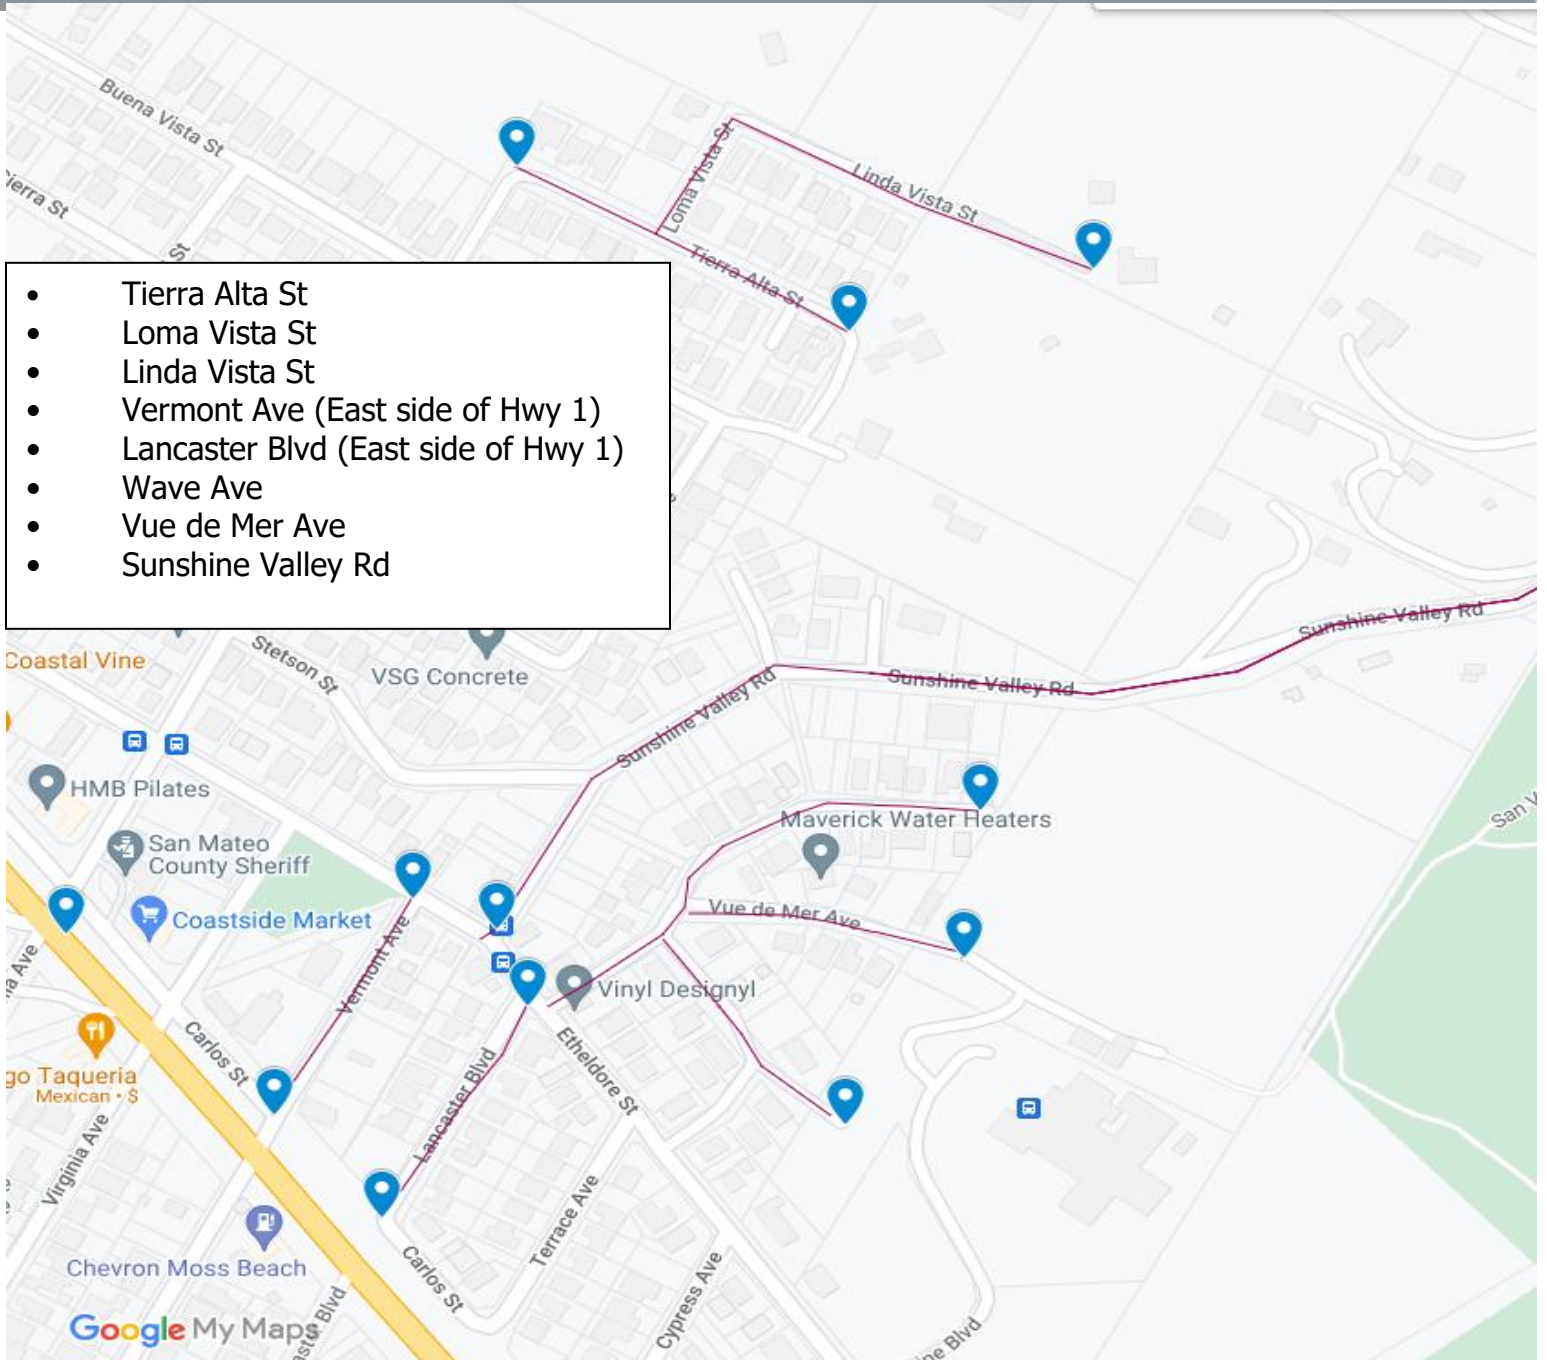

# Moss Beach Neighborhood Chipper Program

## Selected Streets May 8, 2023

- Tierra Alta St
- Loma Vista St
- Linda Vista St
- Vermont Ave (East side of Hwy 1)
- Lancaster Blvd (East side of Hwy 1)
- Wave Ave
- Vue de Mer Ave
- Sunshine Valley Rd