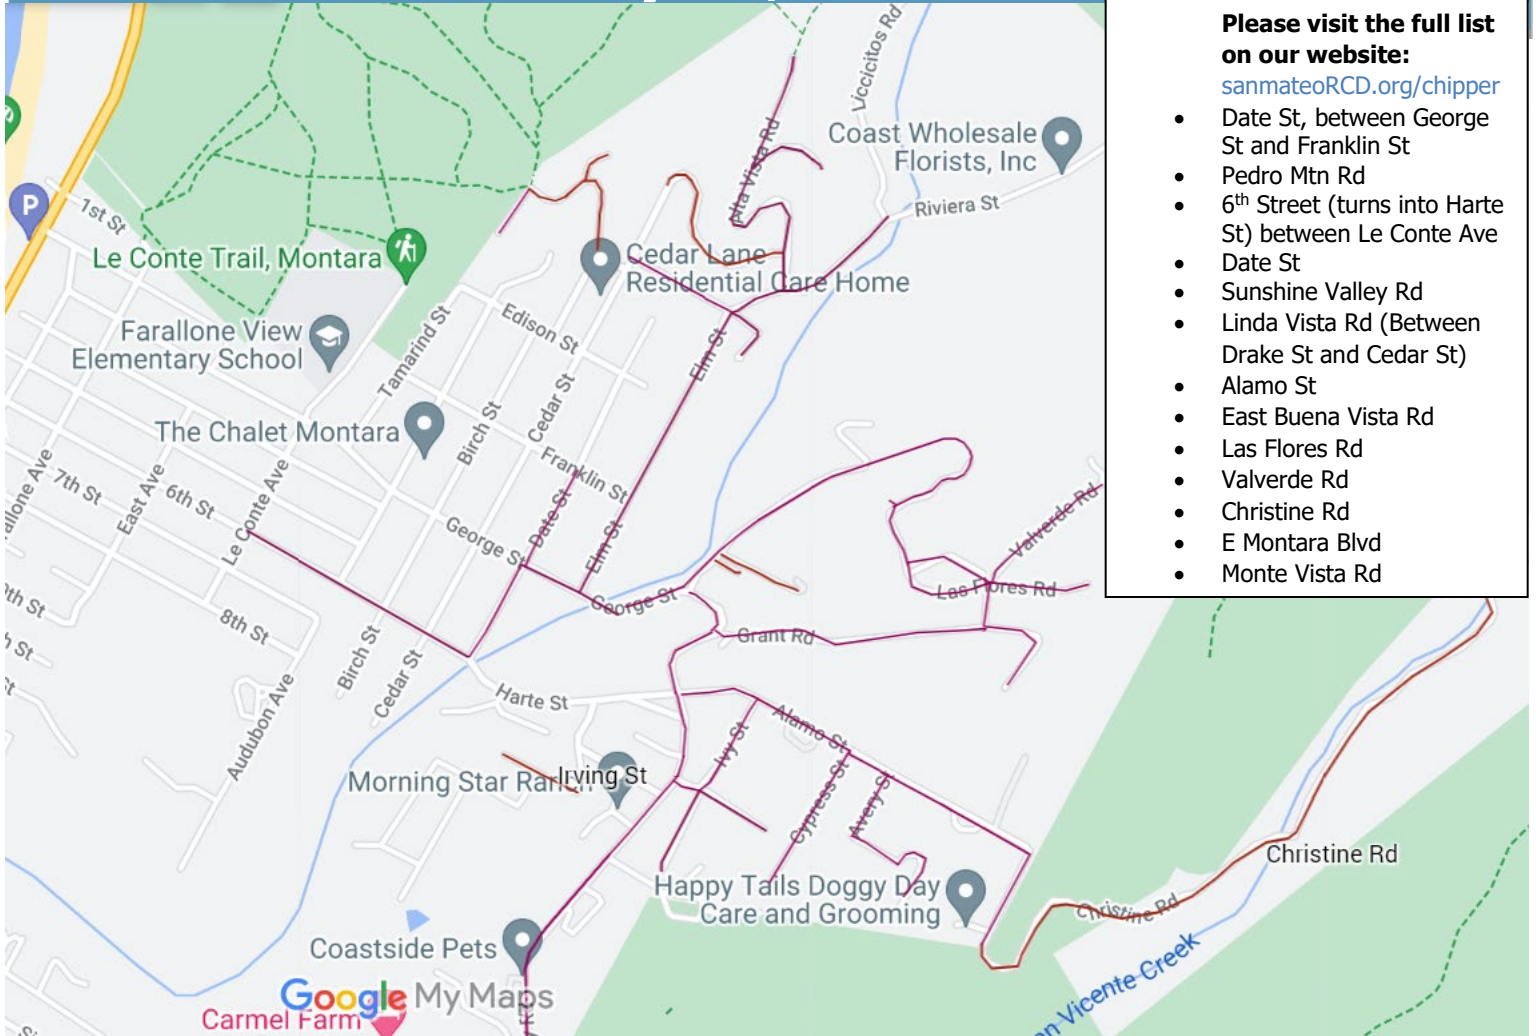

Montara Neighborhood Chipper Program

Selected Streets May 22, 2024

Please visit the full list on our website:

sanmateoRCD.org/chipper

- Date St, between George St and Franklin St
- Pedro Mtn Rd
- 6th Street (turns into Harte St) between Le Conte Ave and Date St
- Sunshine Valley Rd
- Linda Vista Rd (Between Drake St and Cedar St)
- Alamo St
- East Buena Vista Rd
- Las Flores Rd
- Valverde Rd
- Christine Rd
- E Montara Blvd
- Monte Vista Rd

SAN MATEO
RESOURCE
CONSERVATION
DISTRICT