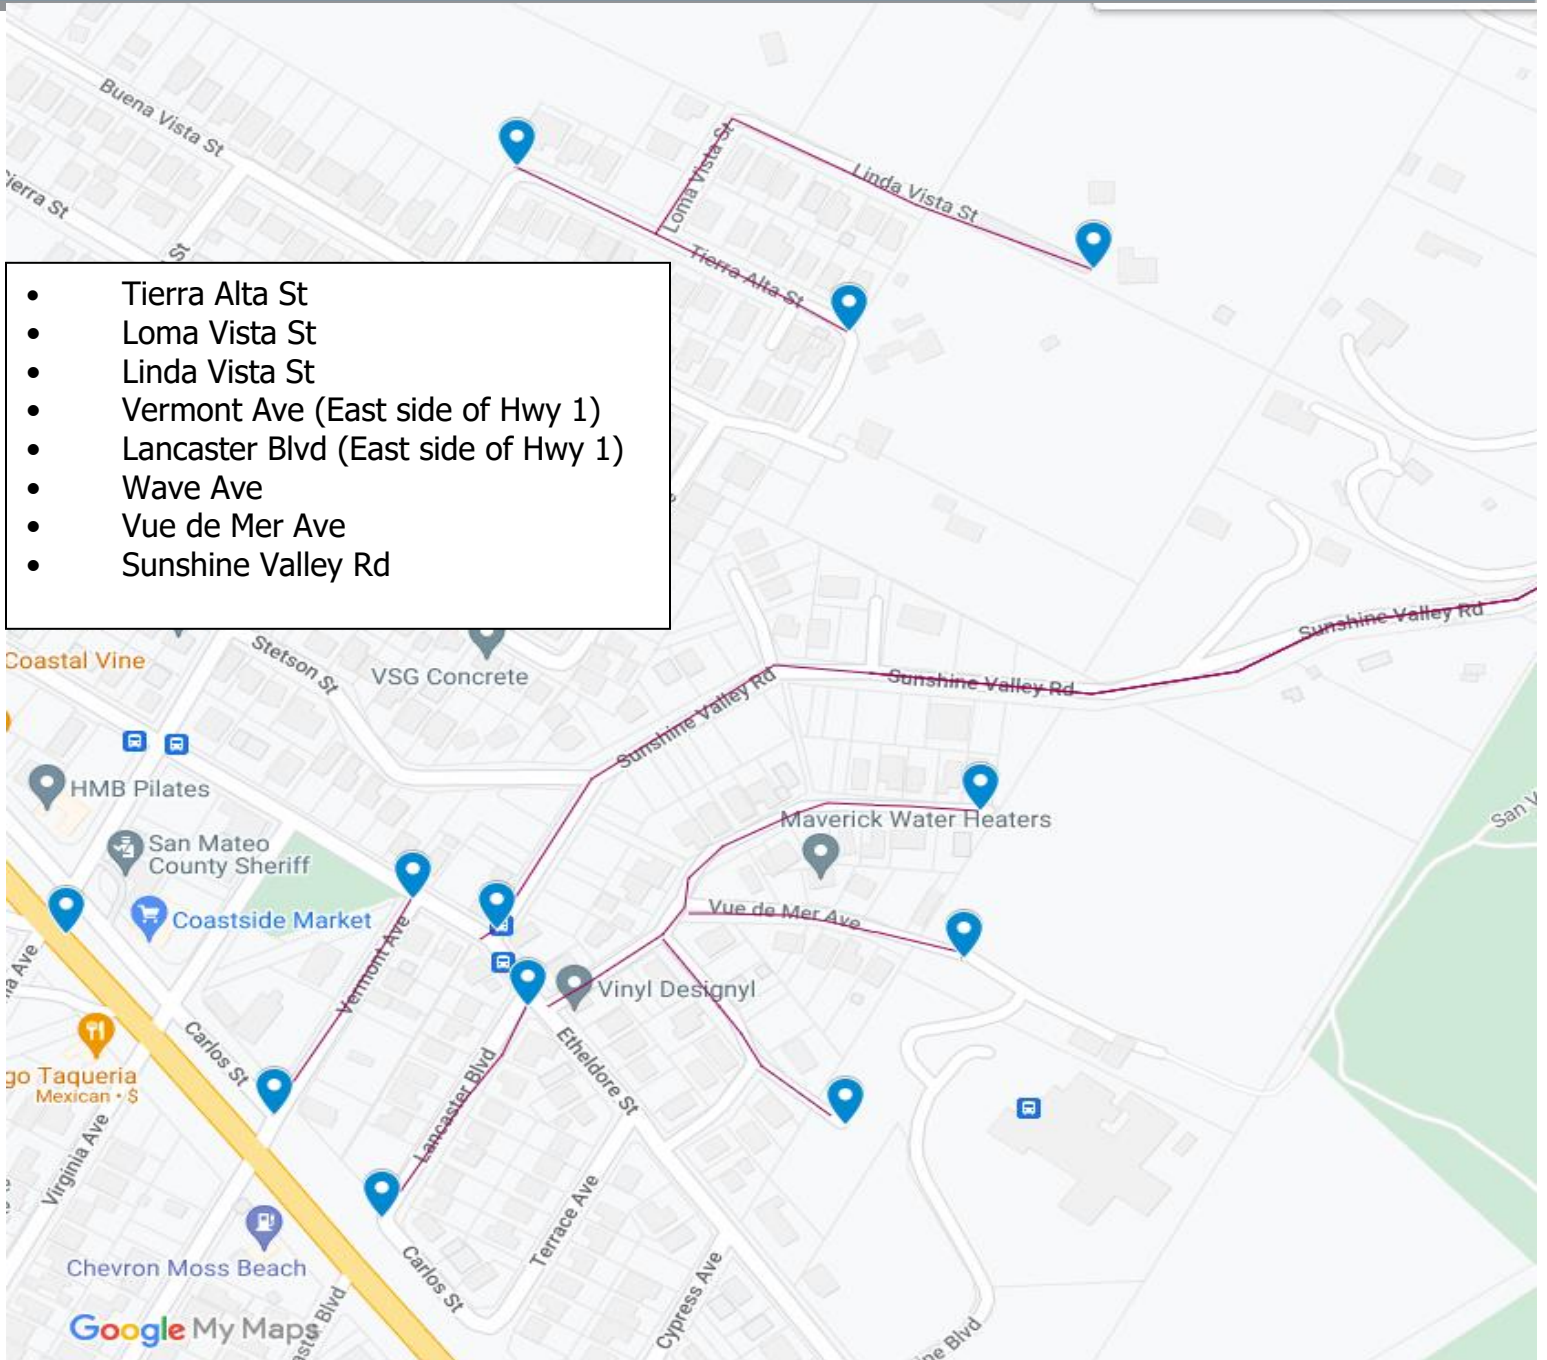

# Moss Beach Neighborhood Chipper Program

## Selected Streets May 22, 2024

- Tierra Alta St
- Loma Vista St
- Linda Vista St
- Vermont Ave (East side of Hwy 1)
- Lancaster Blvd (East side of Hwy 1)
- Wave Ave
- Vue de Mer Ave
- Sunshine Valley Rd